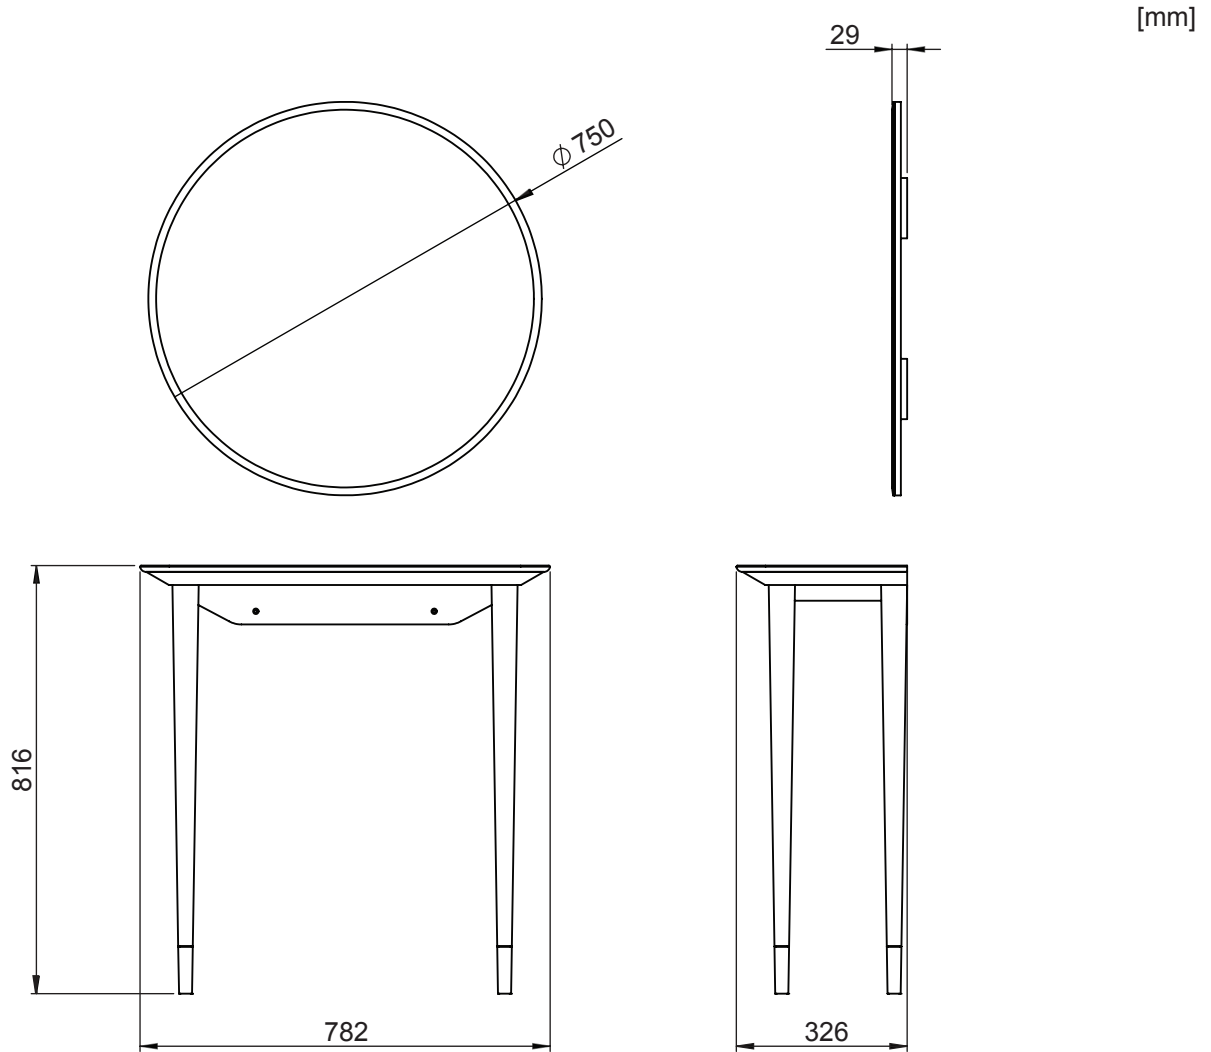

Installation Procedure

- 1 Mark the wall with a pencil at the installation position of Fixture referring to the specification drawings.
- 2 Fix 2x Fixtures on the wall.

- 3 Secure Mirror on Fixtures.
Extreme care should be taken.

Do not use volatile chemical such as thinner, alcohol, gasoline, kerosene, or abrasive, wax, abrasive sponges and scrubbing brushes, etc.

Specification Drawings

- Dimensions

- Mass 23.5 [kg]
(Mirror: 10.0 [kg])
(Desk : 13.5 [kg])