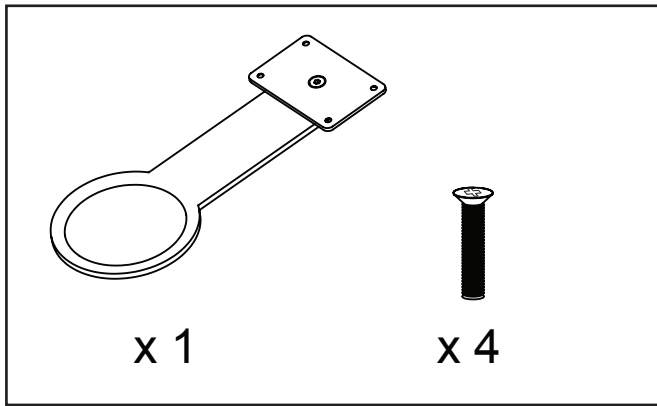

[Optional Hair-dryer holder(Z-GF-001)]