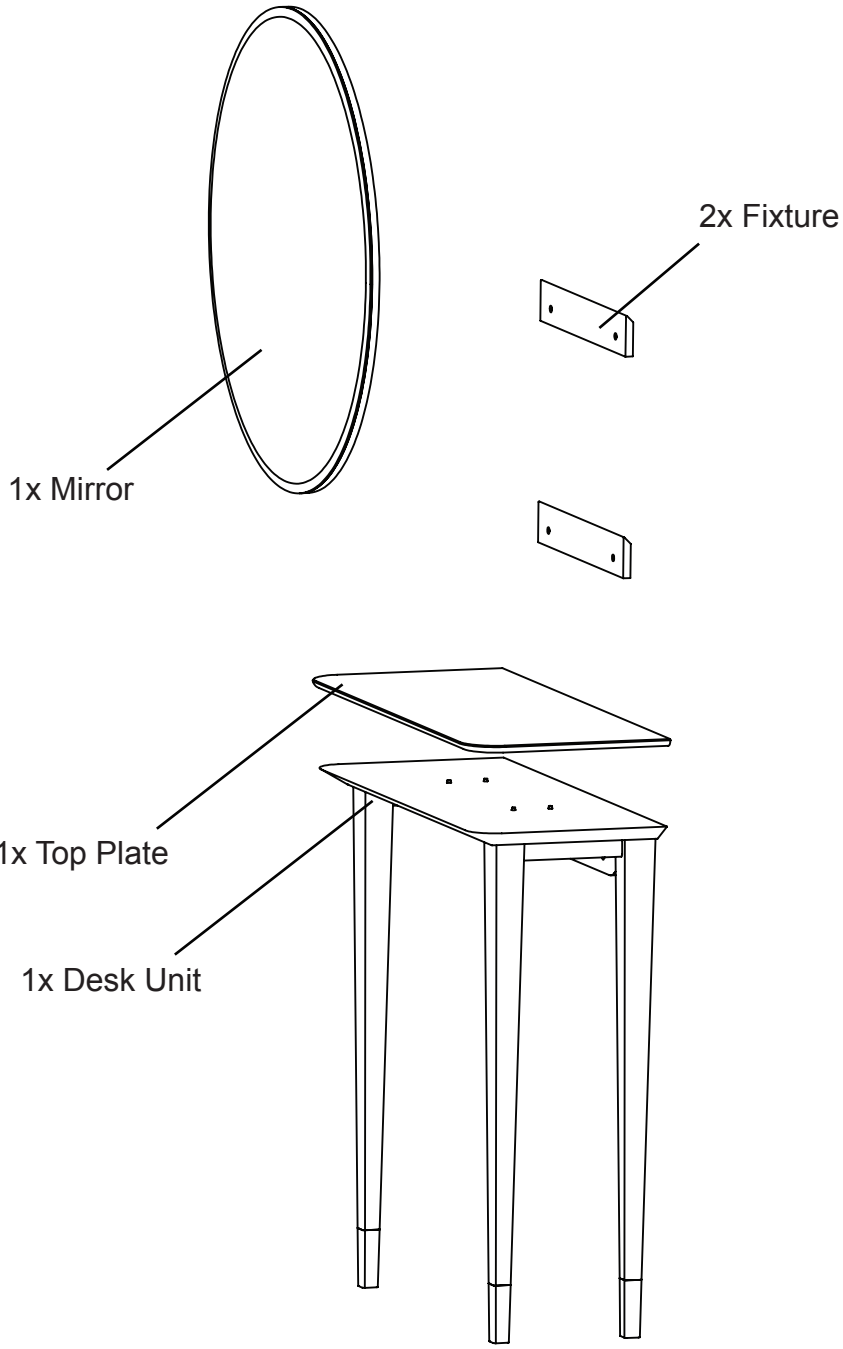

[Accessory parts]

Parts List/Accessory Parts

[Optional Hair-dryer holder(Z-GF-001)]