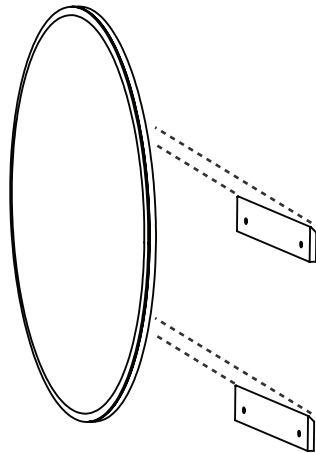

Preparation before Installation

- Prior to installation, determine the installation position of the product referring to the specification drawings.
- Provide the wall with a composite panel with a minimum thickness of 12 mm, or a wooden stud with a minimum strength equivalent to that of a composite panel of 12 mm.
- Confirm installation directions (up, down, left, right) of the equipment.

Installation Procedure

- 1 Mark the wall with a pencil at the installation position of Fixture referring to the specification drawings.
- 2 Fix 2x Fixtures on the wall.

- 3 Secure Mirror on Fixtures.
Extreme care should be taken.