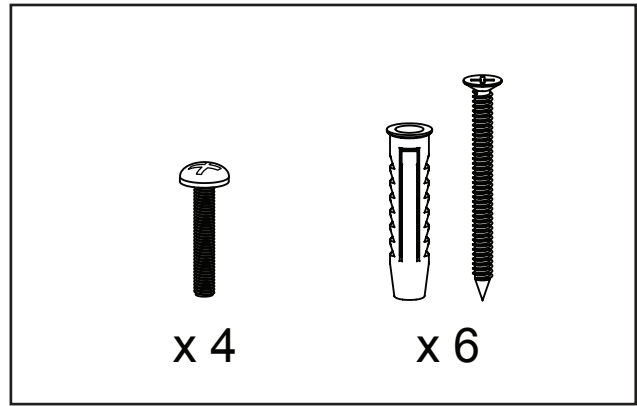

[Accessory parts]