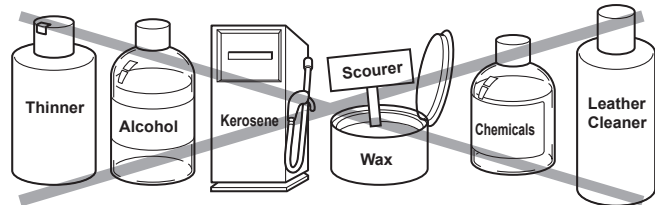

Care and Maintenance

< How to care >

- Wipe the surface with a soft and dry cloth. If the stain is hard to remove or oil is spotted, wipe with a damp cloth and warm water with diluted neutral detergent. Then wipe it with dry cloth.

Do not use volatile chemical such as thinner, alcohol, gasoline, kerosene, or abrasive, wax, abrasive sponges and scrubbing brushes, etc.